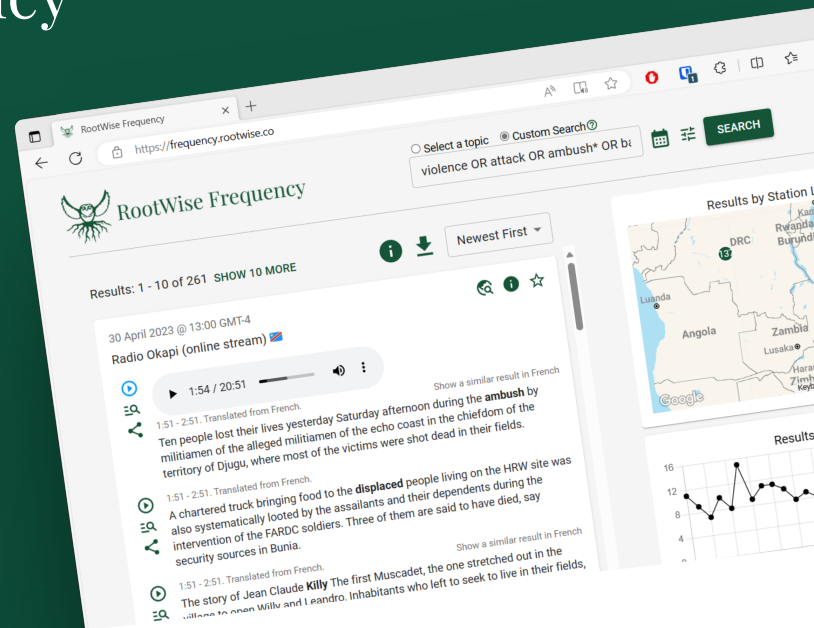

Discover critical content and dangerous misinformation from radio

RootWise Frequency is a **radio monitoring** service that provides rapid, easy access to critical content. Frequency automates collection, transcription, and translation of content in near-real time. The data is indexed for email alerts, full-text search, pattern and trend analysis, and playback.

Streaming and Field Collection

Seamlessly gather signals from both streaming and offline (airwaves only) radio sources.

Multilingual

Arabic, Chinese, English, French, Russian, Spanish, Swahili, Ukrainian and more.